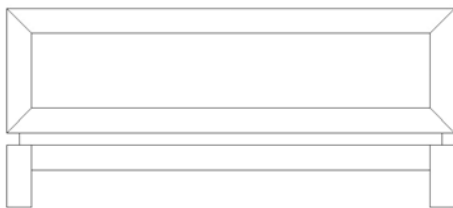

J E F F R E Y B R A U N

signature collection

MADRID TABLE

JB

CONTEMPORARY HEIRLOOM

36W 36D 16H

FEATURES

- ◀ solid wood construction
- ◀ veneer top with solid legs
- ◀ unique storage area
- ◀ custom sizes available

FRONT VIEW

SIDE VIEW